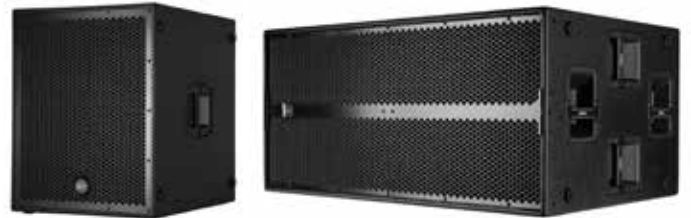

PRO SOUND

SUB SERIES

De laagfrequentie aanvulling voor de RCF PRO SOUND luidsprekers. De SUB-serie heeft een sterke constructie uit Baltische berken, hoogwaardige mechanica, een superieur akoestisch ontwerp en premium RCF precisie-transducers, en brengt de legendarische RCF efficiëntie en kracht naar uw geluidssysteem.