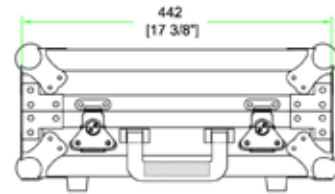

rrc-rrfc1

€ 139,-

foam case - 410 x 277 x 146mm (inner dimensions) with Pick-&-Fit

- small suitcase-style utility case with pick-& fit foam
- 2 butterfly catches & handle on the front
- hinges on the back
- outer dimensions: 442 x 309 x 181mm
- inner dimensions: 410 x 277 x 146mm