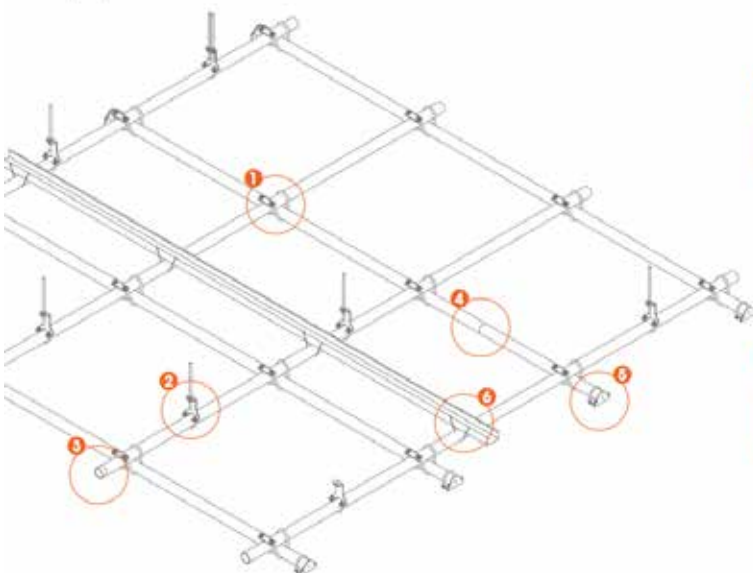

adm-rigropk6

€ 8,57

GRID MULTIBAR-SLIDE BRACKET FOR TUBE 50 MM

- 2x bold M10 x 70mm
- 1x press plate
- colour: black
- weight: 0.13 kg

adm-rigroph2

€ 2,21

GRID U-WIRE BRACKET 51X 75MM M8

- colour: black
- M8
- max. diameter tube: 51 mm
- weight: 0.035 kg

adm-rigropc4

€ 10,45

GRID BRACKET 48/51MM TUBE WLL 40KG

- WLL 40 kg (bracket single use)
- WLL 100 kg (bracket double use)
- for M10 bolt/wire
- adjustment distance: 80 mm
- colour: black
- weight: 0.26 kg

adm-rigropk2

€ 11,87

GRID BRACKET 90 DEGREES FOR 2X TUBE 50MM

- weight: 0.4 kg
- colour: black
- bolt size: M10

adm-rigropc6

€ 19,55

GRID WALL BRACKET 48/ 51MM TUBE ANGLE MOUNTING

- suitable for: 48 - 51mm tube
- steel: 3 mm
- colour: black
- weight: 0.24 kg
- nuts and plate included

Grid bracket 90°
This clamp will help you build a solid grid in an easy way.

Grid bracket 48/51mm
For hanging grid tubes on the ceiling.

Cover for grid tube
This cover fits perfectly to our 50 mm round tube.