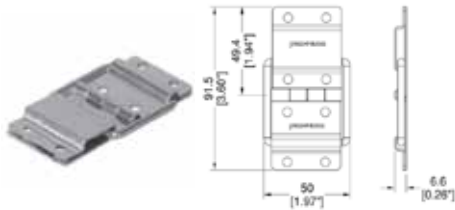

STOPSCHARNIER HD

95x40mm Zinc per St