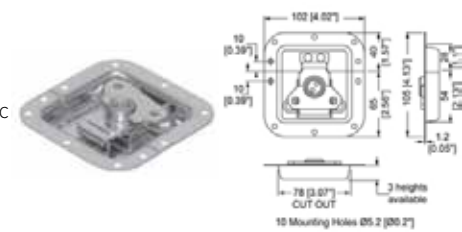

VLINDERSLOT MEDIUM

in 10mm schotel Zinc per St