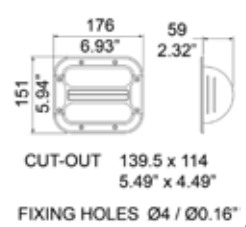

pen-h1015

€ 6,21

**BOXHAND-
GREEP**

17.5x15.1cm, abs
- Black price per piece