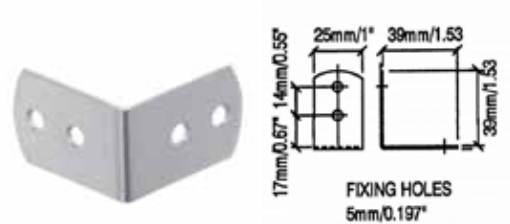

**OVER-
ZETHOEK**

39x25mm, R2
Zinc per St