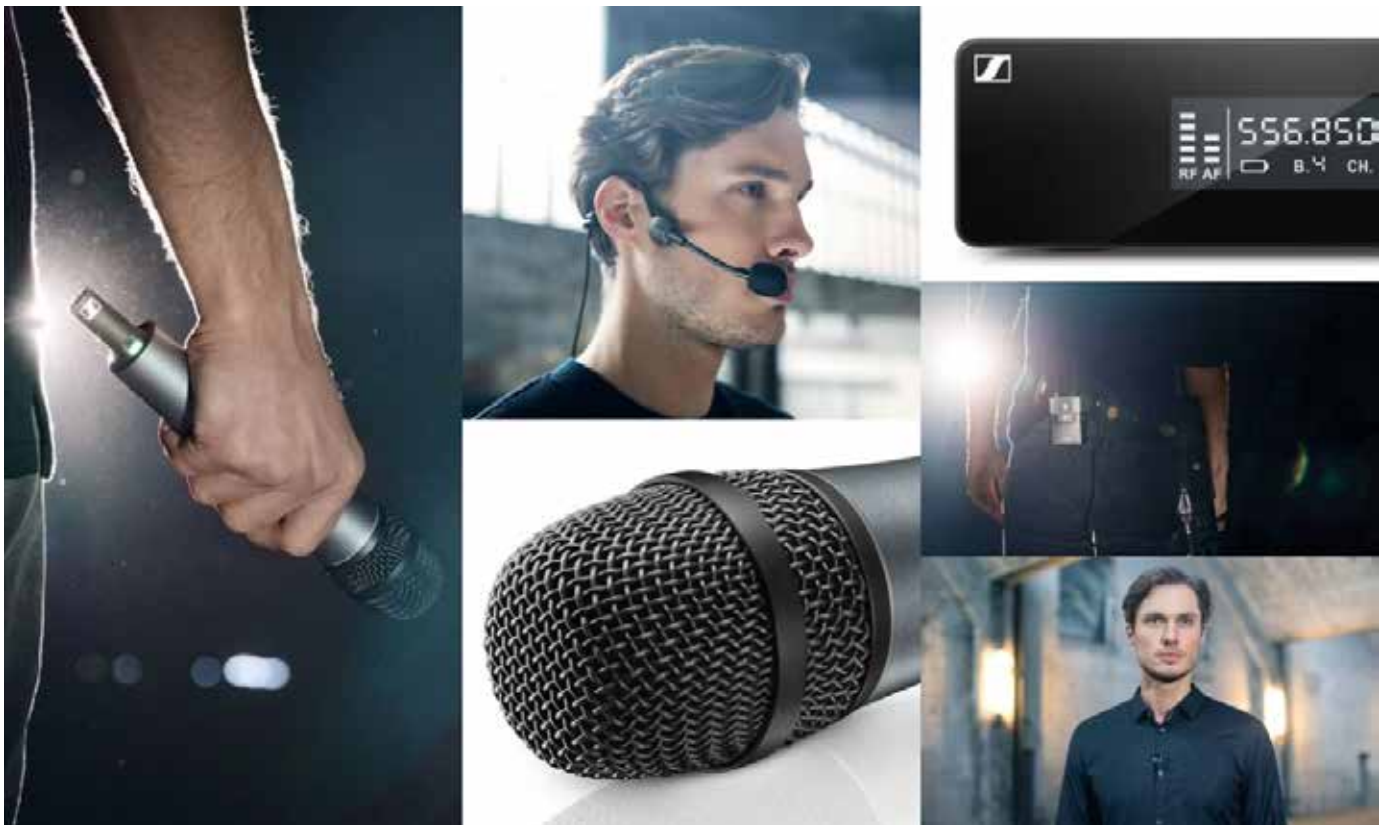

Alle prijzen in deze catalogus zijn inclusief 21% BTW en een momentopname op 15/08/2020. Prijzen kunnen gewijzigd worden. Raadpleeg bekafun.be voor de huidige prijs of uw professionele prijs.