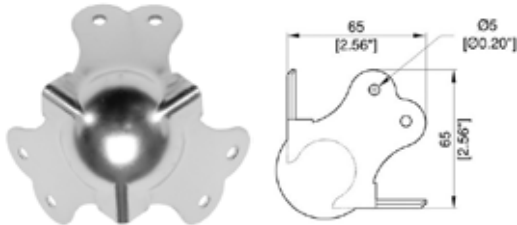

HOEKEN

pen-c1340z

€ 1,22

**GROTE
BALHOEK**

1,5mm, R2
Zinc per St