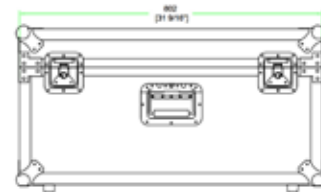

foam case - 770 x 370 x 374mm (inner dimensions) with Pick-&-Fit

- small suitcase-style utility case with pick-& fit foam
- 2 butterfly catches on the front
- handles on left, right and front side
- hinges on the back
- outer dimensions: 802 x 402 x 432mm
- inner dimensions: 770 x 370 x 374mm