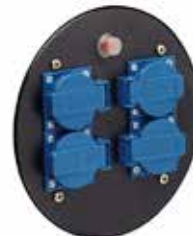

sch-kombmd4

sch-kombmfk

Prod Code	Omschrijving	Prijs
sch-kombso	Plastic Plate for covering the center hole	€ 9,68
sch-rund08	Steel plate with 8 holes for D size connector	€ 30,95
sch-rund04	Steel plate with 4 holes for D size connector	€ 34,51
sch-kombmd4	Combination-cover with 4 SCHUKO-sockets	€ 58,08
sch-kombmfk	Schill hinged door (GT310-HT300K-305-380-385-480-485)	€ 61,94