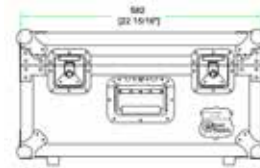

pallet case - 582 x 377 x 318 mm (outside dimensions)

- utility case with dimensions suited for european pallets
- 2x butterfly catches on the front
- handles on left, right & front side
- hinges on the back
- outer dimensions: 582 x 377 x 318 mm
- inside dimensions: 550 x 345 x 260 mm