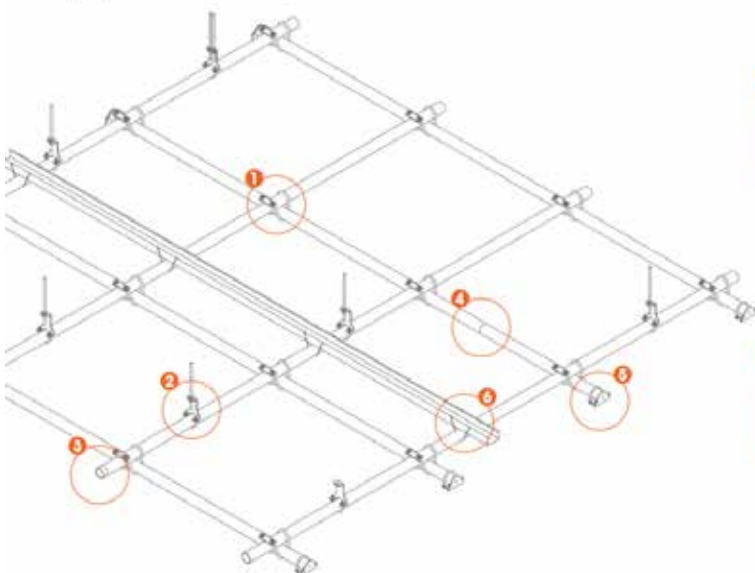

adm-rigropk6

€ 8,57

GRID MULTIBAR-SLIDE BRACKET FOR TUBE 50 MM

- 2x bold M10 x 70mm
- 1x press plate
- colour: black
- weight: 0.13 kg

adm-rigroph2

€ 2,21

GRID U-WIRE BRACKET 51X 75MM M8

- colour: black
- M8
- max. diameter tube: 51 m
- weight: 0.035 kg

adm-rigropc4

€ 10,45

GRID BRACKET 48/51MM TUBE WLL 40KG

- WLL 40 kg (bracket single use)
- WLL 100 kg (bracket double use)
- for M10 bolt/wire
- adjustment distance: 80 mm
- colour: black
- weight: 0.26 kg

adm-rigropk2

€ 11,87

GRID BRACKET 90 DEGREES FOR 2X TUBE 50MM

- weight: 0.4 kg
- colour: black
- bolt size: M10

adm-rigropc6

€ 19,55

GRID WALL BRACKET 48/ 51MM TUBE ANGLE MOUNTING

- suitable for: 48 - 51mm tube
- steel: 3 mm
- colour: black
- weight: 0.24 kg
- nuts and plate included

Grid bracket 90°
This clamp will help you build a solid grid in an easy way.

Grid bracket 48/51mm
For hanging grid tubes on the ceiling.

Cover for grid tube
This cover fits perfectly to our 50 mm round tube.

Grid tube connector
To connect the 50mm Admiral grid tubes.

Grid wall bracket
A grid can be firmly mounted to the wall.

Mounting clamp
For cable tray to 50 mm grid tubing.