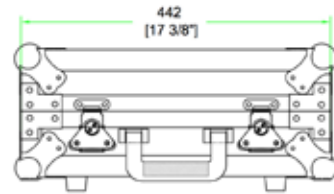

rrc-rrfc1

€ 139,-

foam case - 410 x 277 x 146mm (inner dimensions) with Pick-&-Fit

- small suitcase-style utility case with pick-& fit foam
- 2 butterfly catches & handle on the front
- hinges on the back
- outer dimensions: 442 x 309 x 181mm
- inner dimensions: 410 x 277 x 146mm