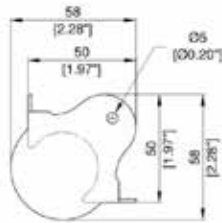

MEDIUM BALHOEK

50mm,
1,5mm, R2
Zinc per St

pen-c1353z

€ 1,12